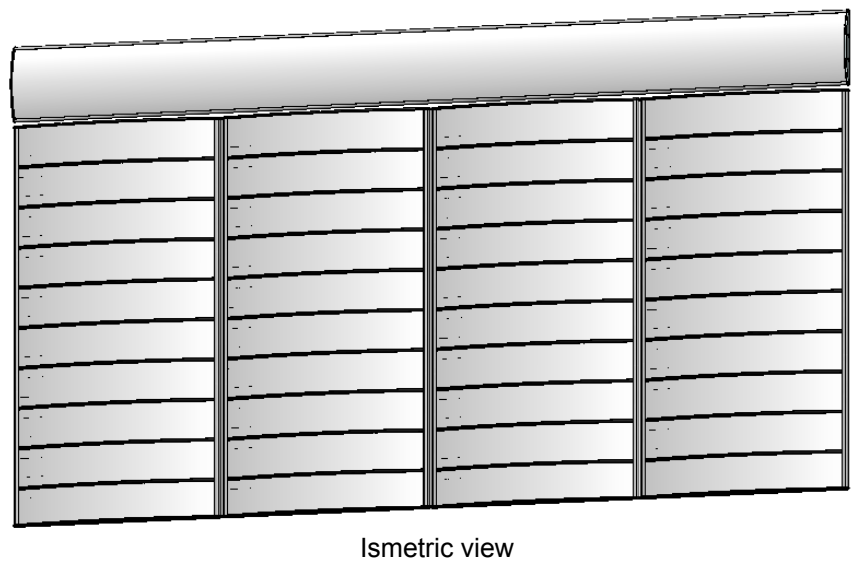

Multi-Panel Directory

This directory is a combination made of a number of basic flush mounted directories which are installed in proximity to each other.

Project	D- Technical	Designer: R.C
Model	Multi panel directory V100x1200 + 4x V300x527	Date: 16/03/2015
Part Number		Scale:
Material		Measurements in millimeters Do not scale drawing