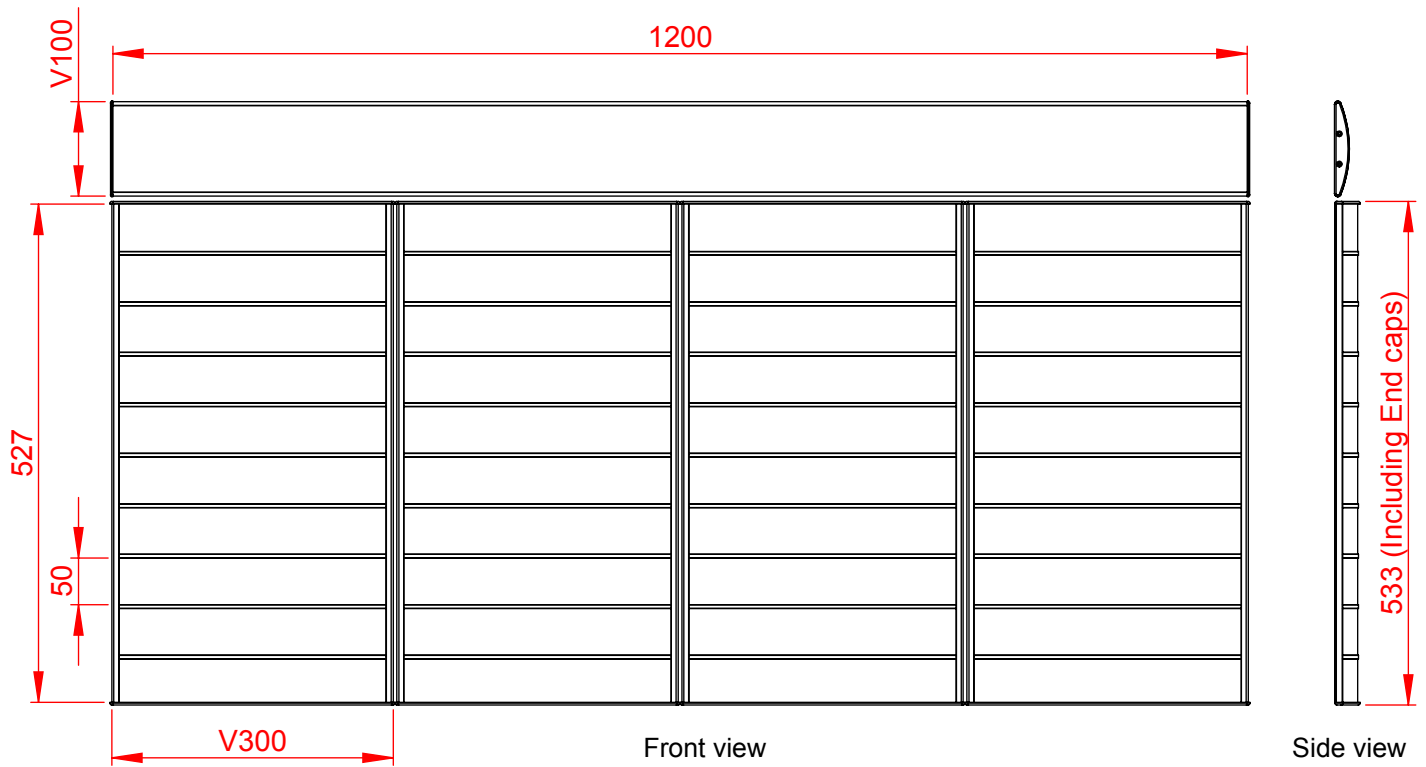

Multi-Panel Directory

This directory is a combination made of a number of basic flush mounted directories which are installed in proximity to each other.

Project	D- Technical	Designer: R.C
Model	Multi panel directory V100x1200 + 4x V300x527	Date: 16/03/2015
Part Number		Scale:
Material		Measurements in millimeters Do not scale drawing