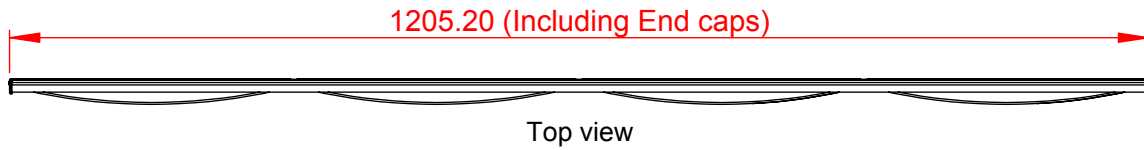

Multi-Panel Directory

This directory is a combination made of a number of basic flush mounted directories which are installed in proximity to each other.

Project	D- Technical	Designer: R.C
Model	Multi panel directory V100x1200 + 4x V300x527	Date: 16/03/2015
Part Number		Scale:
Material		Measurements in millimeters Do not scale drawing